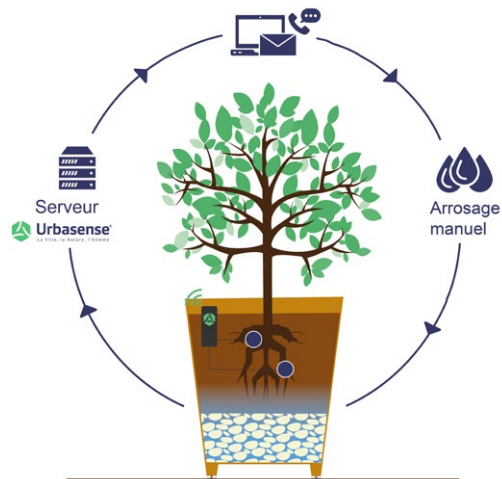

Option

Sensor Tranquileau

THE BENEFITS OF THE TRANQUILEAU SYSTEM :

Reduce the frequency of watering
Avoid unnecessary watering runs
Save water

KIT CONTENTS :

Minisense® Connected
Remote antenna
Battery and protective case
Two blood pressure sensors

Our **Tranquileau** solution is a sensor system designed to be integrated into the growing medium of the planter. This standalone system monitors and assesses the roots' water needs using a tensiometer probe. A single system provides data for an entire set of planters, enabling a 50% reduction in watering. An innovative system developed in partnership with Urbasense.