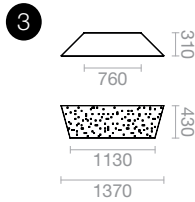

| Option

LED lighting