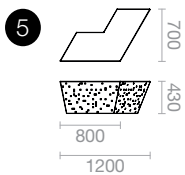

| Option

LED lighting