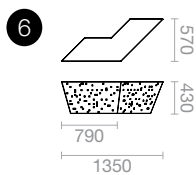

| Option

LED lighting