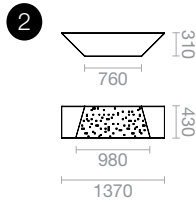

| Option

LED lighting